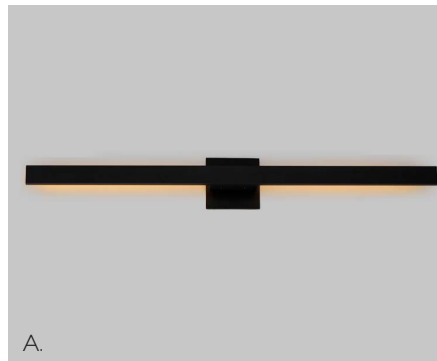

Holiday in the Sun

Bring the winter vibes to your coastal home with accents that mirror a bright, wintery wonderland. By adding touches of red and silver, you will transform your outdoor space into the perfect snow globe scene.

Featuring: The **Ultra Slim Fan** by MAXIM

A. The **Alumilux Line** by ET2

C. The **Alumilux Spartan** by ET2

B. The **Alumilux Fulcrum** by ET2

I. The **Scroll** by MAXIM