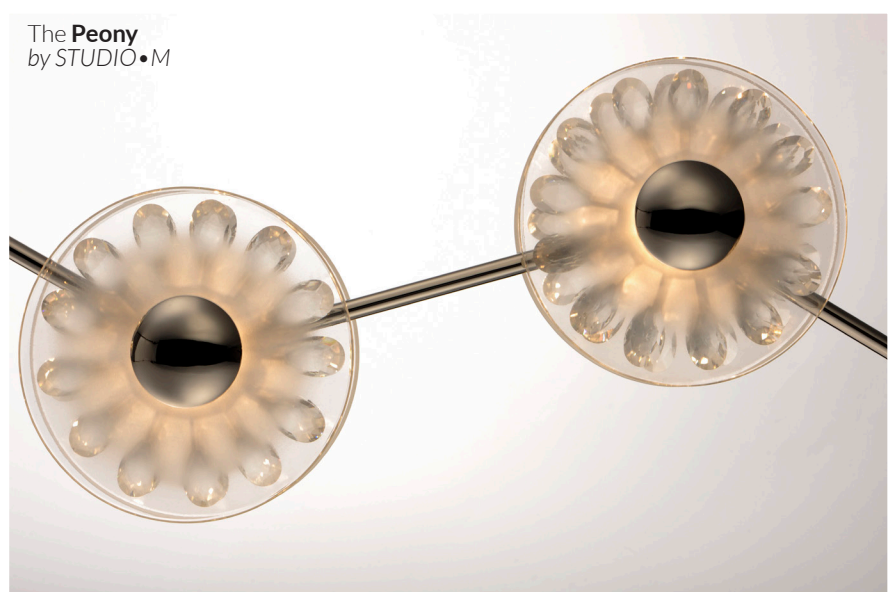

# THE FESTIVAL OF LIGHTS

Celebrate this holiday season with lighting fixtures that enhance your decor year round. Take advantage of glass works and crystal that relate themes of snowy delights. White globes and crystal to evoke snowflakes and icicles. When lit, these icy fixtures create a sense of warmth to gather under as a family.

## — THE GLACIER COLLECTION

Hand formed glass petals suspend from a tiered frame of Polished Chrome. The glass is transparent yet cloudy, softly diffusing the light while creating a clean and crisp design.