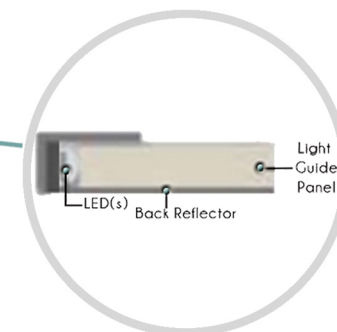

The  
**HILITE**  
E21169-01PC

Adjustable up to  
120" inches

Available in Polished  
Chrome or Bronze  
finish

Frosted acrylic fonts  
are lit for accent  
lighting

Edge lit technology  
for soft even LED  
illumination