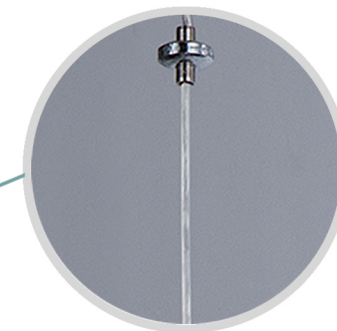

The  
**HILITE**  
E21169-01PC

Adjustable up to  
120" inches

Available in Polished  
Chrome or Bronze  
finish

Frosted acrylic fonts  
are lit for accent  
lighting

Edge lit technology  
for soft even LED  
illumination