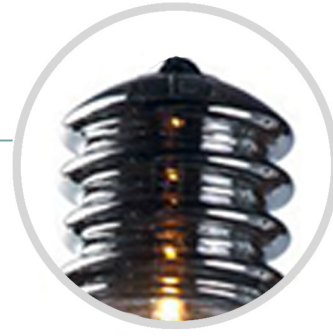

Unique shaped
Polished Chrome
pan

Adjustable fixture
up to 120"

Clear glass light
bulb

Mirror Chrome
stylized socket

G9 LED Xenon
bulb included