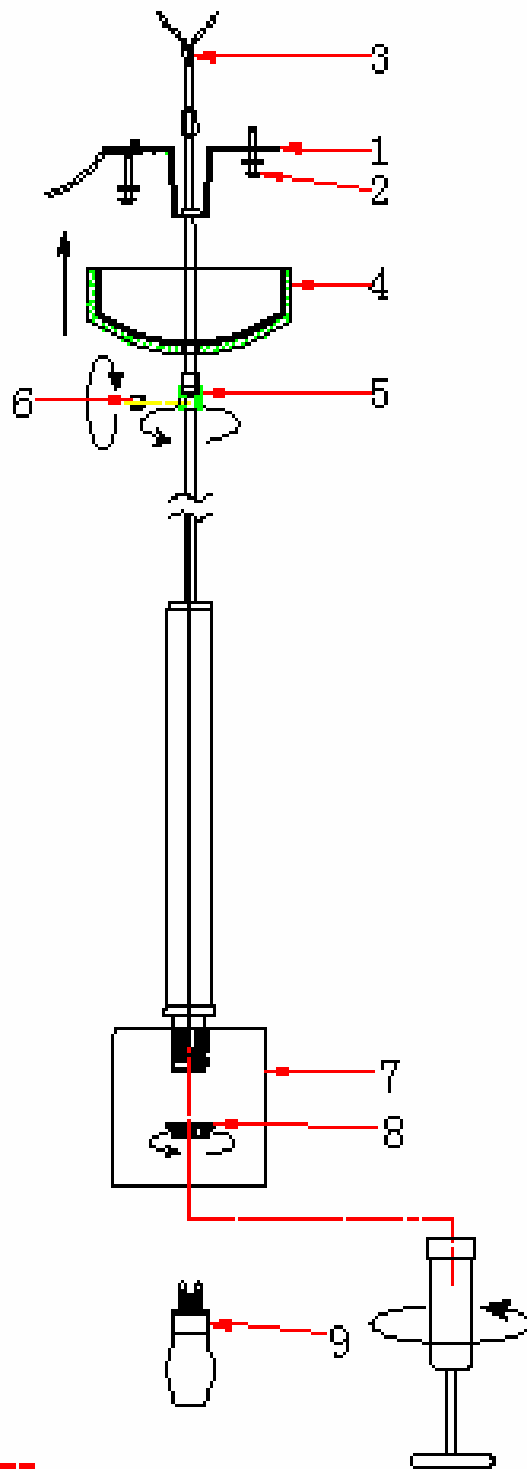

INSTALLATION INSTRUCTION

Item No. : E20061

FEATURE

● Lamp Type: G9 1 x Max. 40W 120V~

The supplier of the tube:ET2

Fax:626-956-4228

E-mail:jimb@maximlighting.com