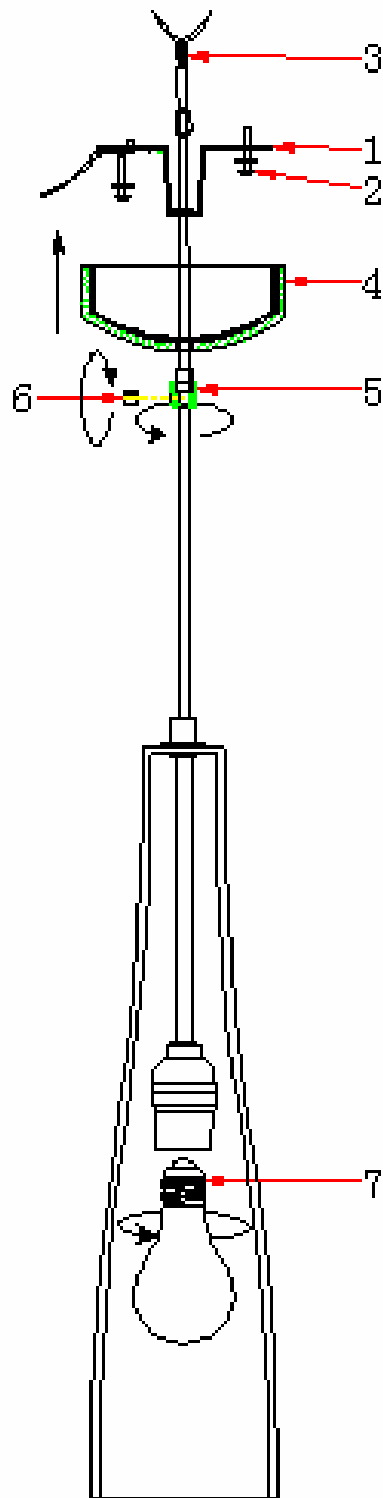

INSTALLATION INSTRUCTION

Item No. : E20158

FEATURE

- Lamp Type: E26 1X Max. 100W 120V~