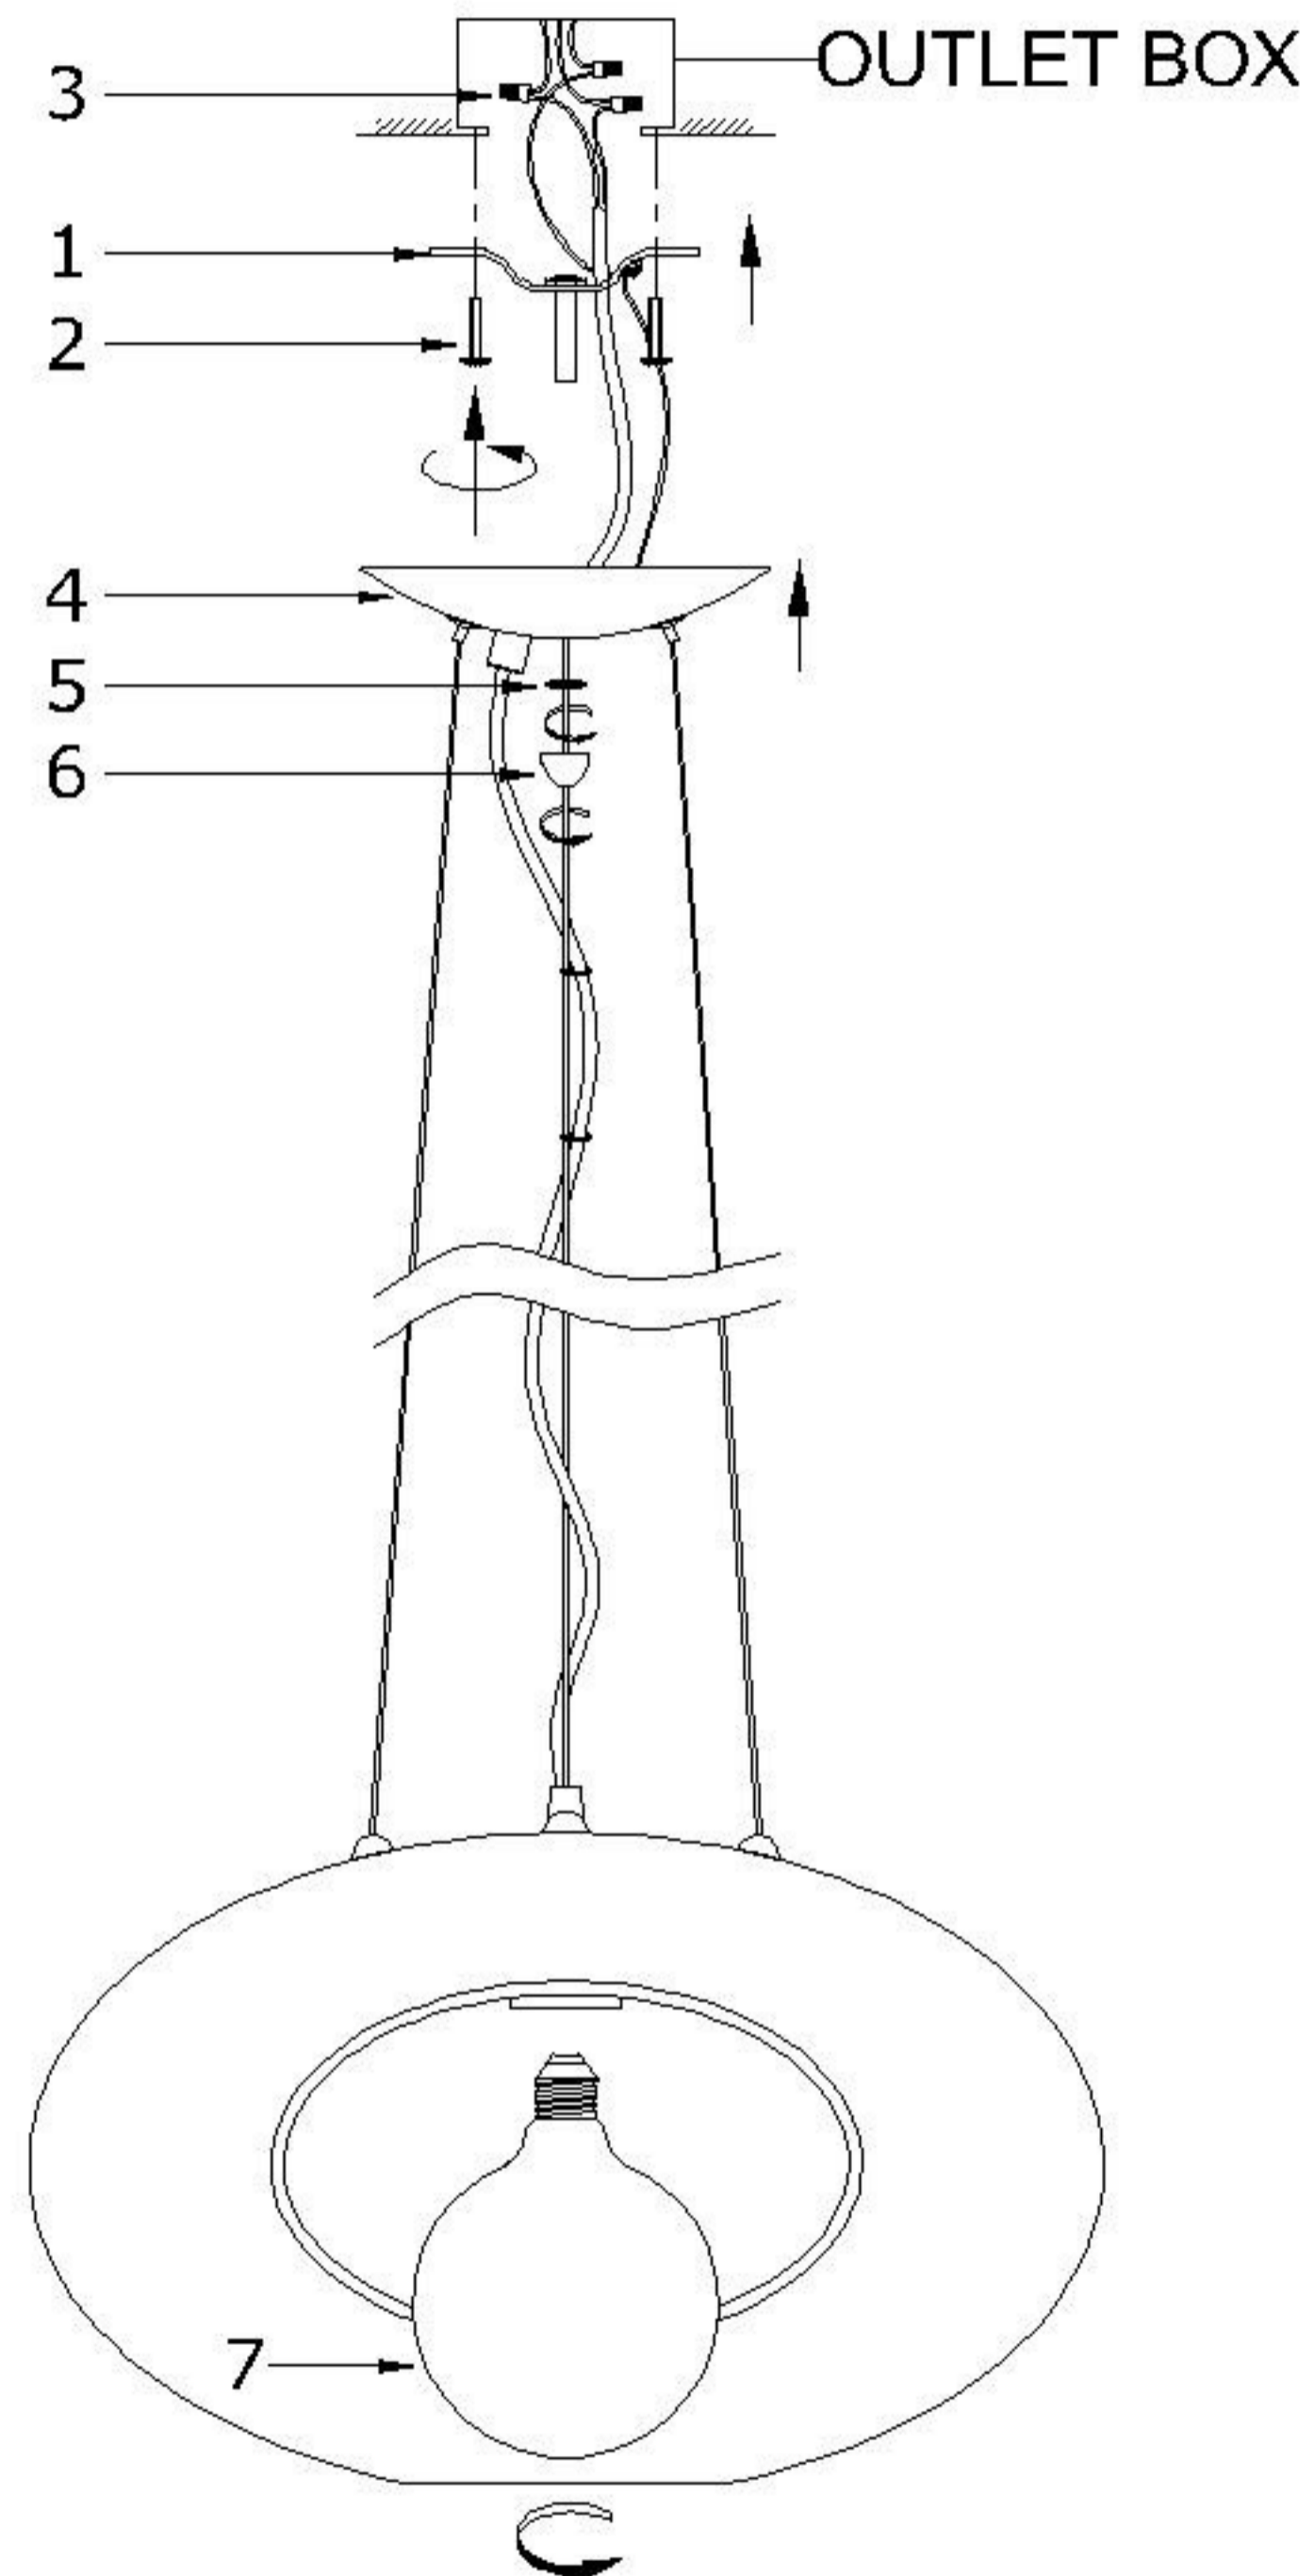

# INSTALLATION INSTRUCTION

Item No. : E20166

## FEATURE

- Lamp Type: E26 G40 MAX.100W 120V~60HZ  
The lamp for indoor use only.