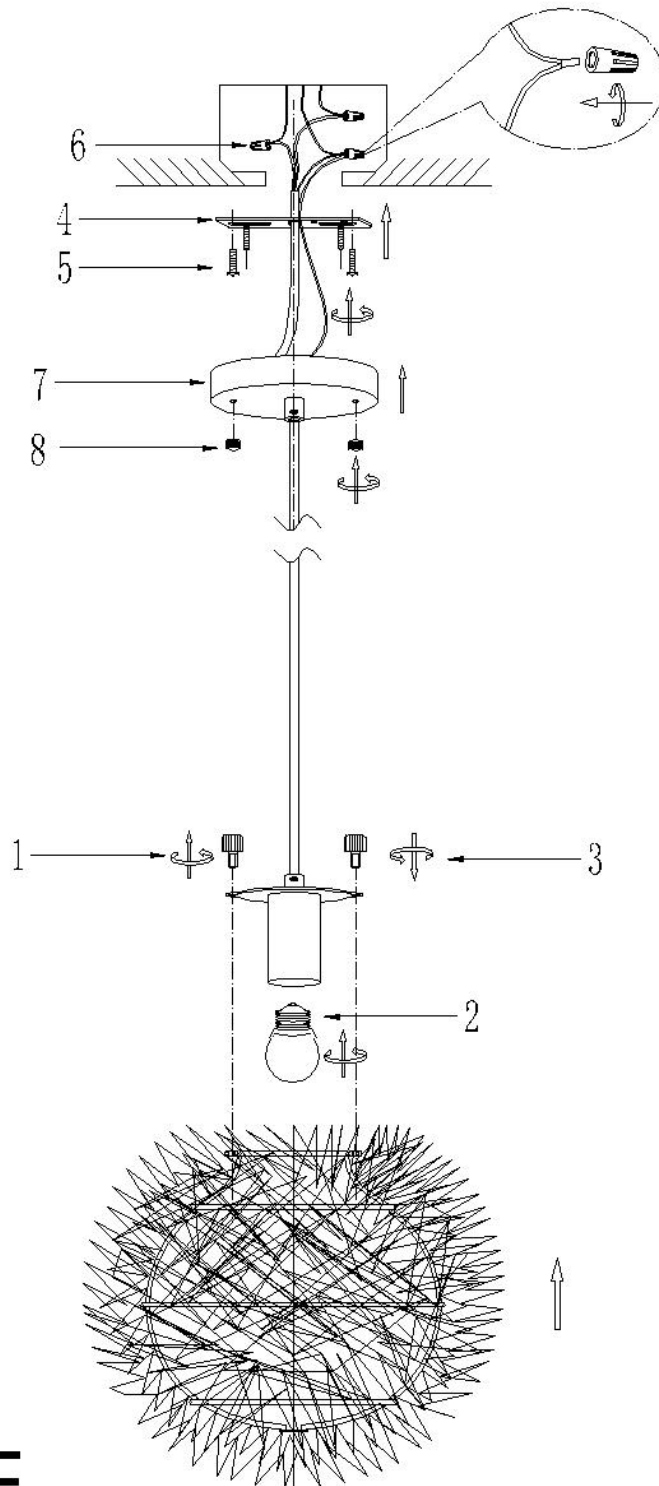

Contemporary
Lighting™

Installation Instructions Model E24373-92AL

FEATURE

- Lamp Type: E26 1xMAX 100W 120V~60HZ
- The lamp is for indoor use only