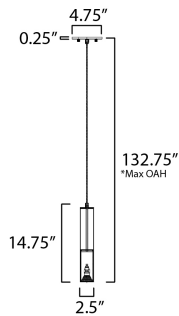

**PRODUCT DESCRIPTION**

Machined Aluminum tubes of Black, Polished Chrome, or Brass suspend within clear glass overlays. An LED GU10 bulb is recessed within the metal tube providing great directional lighting. Available as a single pendant or as a 4-Light linear pendant.

\*max overall height

**MEASUREMENTS**

DIMENSION : 2.5" L x 2.5" W x 14.75" H  
 MAX OAH : 132.75" OAH  
 HANGING WEIGHT : 1.8 lb

**LAMPING**

INPUT VOLTAGE : 120V  
 LUMENS : 700 Rated (450 Del.)  
 BULB : 1 x 7W LED GU10 , 7W Total  
 BULB INCLUDED : (Included)  
 DIMMABLE : Triac  
 CRI : 90 CRI  
 COLOR\_TEMP : 3000K