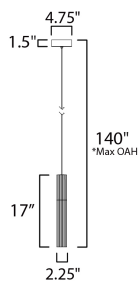

MEASUREMENTS

DIMENSION : 2.25" L x 2.25" W x 17" H
 MAX OAH : 137" OAH
 CANOPY : 4.75" W x 0.25" H x 4.75" L
 HANGING WEIGHT : 2.2 lb

LAMPING

INPUT VOLTAGE : 120-277V
 LUMENS : 400 Rated (240 Del.)
 BULB : 1 x 5W LED PCB Integrated , 5W Total
 BULB INCLUDED : (Integrated)
 DIMMABLE : Universal 3-in-1
 CRI : 90 CRI
 COLOR_TEMP : 3000K

*max overall height

FINISHES OPTION

- Black (BK)
- Gold (GLD)

GLASS

Clear Ribbed 144

MATERIAL

Steel, Aluminum, Glass

RATINGS