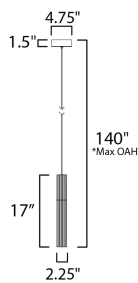

**MEASUREMENTS**

DIMENSION : 2.25" L x 2.25" W x 17" H  
 MAX OAH : 140" OAH  
 CANOPY : 4.75" W x 1.5" H x 4.75" L  
 HANGING WEIGHT : 2 lb

**LAMPING**

INPUT VOLTAGE : 120-277V  
 LUMENS : 500 Rated (400 Del.)  
 BULB : 1 x 5W LED PCB Integrated , 5W Total  
 BULB INCLUDED : (Integrated)  
 DIMMABLE : Only at 120V  
 CRI : 90 CRI  
 COLOR\_TEMP : 3000K

\*max overall height

**FINISHES OPTION**

- Black (BK)
- Gold (GLD)

**GLASS**

Clear Ribbed 144

**MATERIAL**

Aluminum

**RATINGS**