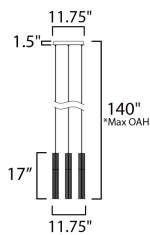

**MEASUREMENTS**

DIMENSION : 11.75" L x 11.75" W x 17" H  
 MAX OAH : 137" OAH  
 CANOPY : 11" W x 1.5" H x 11" L  
 HANGING WEIGHT : 7.7 lb

**LAMPING**

INPUT VOLTAGE : 120-277V  
 LUMENS : 1,200 Rated (720 Del.)  
 BULB : 3 x 5W LED PCB Integrated , 15W Total  
 BULB INCLUDED : (Integrated)  
 DIMMABLE : Universal 3-in-1  
 CRI : 90 CRI  
 COLOR\_TEMP : 3000K