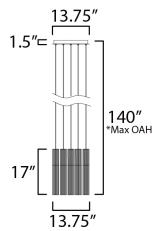

**MEASUREMENTS**

DIMENSION : 13.75" L x 13.75" W x 17" H  
 MAX OAH : 137" OAH  
 CANOPY : 12.5" W x 1.5" H x 12.5" L  
 HANGING WEIGHT : 12.8 lb

**LAMPING**

INPUT VOLTAGE : 120-277V  
 LUMENS : 2,000 Rated (1,800 Del.)  
 BULB : 5 x 5W LED PCB Integrated , 25W Total  
 BULB INCLUDED : (Integrated)  
 DIMMABLE : Universal 3-in-1  
 CRI : 90 CRI  
 COLOR\_TEMP : 3000K

\*max overall height

**FINISHES OPTION**

- Black (BK)
- Gold (GLD)

**GLASS**

Clear Ribbed 144

**MATERIAL**

Steel, Aluminum, Glass

**RATINGS**