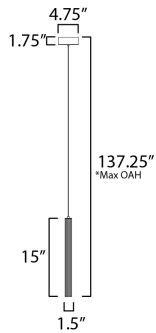

**PRODUCT DESCRIPTION**

A central, cylinder diffuser of opal white acrylic diffuses LED lighting within a cavity of thin ribbed glass of various lengths. Both imaginative and functional, the bright pendants encase an additional down light recessed within a Polished Chrome, Naturally Aged Brass or Matte Black housing casting light downward.

\*max overall height

**MEASUREMENTS**

DIMENSION : 1.5" L x 1.5" W x 14.5" H  
 MAX OAH : 137.25" OAH  
 CANOPY : 4.75" W x 1.75" H x 4.75" L  
 HANGING WEIGHT : 2.2 lb

**LAMPING**

INPUT VOLTAGE : 120-277V  
 LUMENS : 800 Rated (600 Del.)  
 BULB : 1 x 10W LED PCB Integrated , 10W Total  
 BULB INCLUDED : (Integrated)  
 DIMMABLE : Universal 3-in-1  
 CRI : 90 CRI  
 COLOR\_TEMP : 3000K