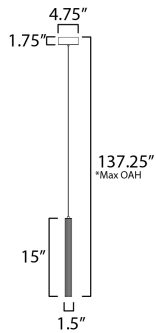

PRODUCT DESCRIPTION

A central, cylinder diffuser of opal white acrylic diffuses LED lighting within a cavity of thin ribbed glass of various lengths. Both imaginative and functional, the bright pendants encase an additional down light recessed within a Polished Chrome, Naturally Aged Brass or Matte Black housing casting light downward.

*max overall height

MEASUREMENTS

DIMENSION : 1.5" L x 1.5" W x 14.5" H
 MAX OAH : 137.25" OAH
 CANOPY : 4.75" W x 1.75" H x 4.75" L
 HANGING WEIGHT : 2.2 lb

LAMPING

INPUT VOLTAGE : 120-277V
 LUMENS : 800 Rated (600 Del.)
 BULB : 1 x 10W LED PCB Integrated , 10W Total
 BULB INCLUDED : (Integrated)
 DIMMABLE : Universal 3-in-1
 CRI : 90 CRI
 COLOR_TEMP : 3000K