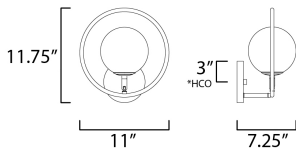

PRODUCT DESCRIPTION

Hoops of Polished Nickel surround glass balls of Satin White to create this crisp and clean modern design. This current design trend compliments both modern and transitional aesthetics.

MEASUREMENTS

DIMENSION : 11" L x 11" W x 11.5" H x 7.5" Ext
BACK PLATE : 5" W x 5" H x 9" HCO
HANGING WEIGHT : 1.68 lb

LAMPING

INPUT VOLTAGE : 120V
BULB : 1 x 60W Incandescent E12 Candelabra , 60W Total
BULB INCLUDED : (Not Included)
DIMMABLE : Yes
LIGHTING_DIRECTION : Up

FINISHES OPTION

Polished Nickel (PN)

GLASS

Satin White 92

MATERIAL

Steel, Glass

RATINGS

UL/CUL Damp Location

ADDITIONAL

INSTALL UP/DOWN: Up
OPERATING TEMPERATURE:
-20°C (-4°F), 40°C (104°F)

Always consult a qualified electrician before installing any lighting product.