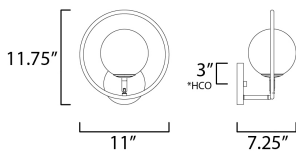

PRODUCT DESCRIPTION

Hoops of Polished Nickel surround glass balls of Satin White to create this crisp and clean modern design. This current design trend compliments both modern and transitional aesthetics.

MEASUREMENTS

DIMENSION : 11" L x 11" W x 11.5" H x 7.5" Ext
BACK PLATE : 5" W x 5" H x 9" HCO
HANGING WEIGHT : 1.68 lb

LAMPING

INPUT VOLTAGE : 120V
BULB : 1 x 60W Incandescent E12 Candelabra , 60W Total
BULB INCLUDED : (Not Included)
DIMMABLE : Yes
LIGHTING_DIRECTION : Up

FINISHES OPTION

Polished Nickel (PN)

GLASS

Satin White 92

MATERIAL

Steel, Glass

RATINGS

UL/CUL Damp Location

ADDITIONAL

INSTALL UP/DOWN: Up
OPERATING TEMPERATURE:
-20°C (-4°F), 40°C (104°F)

Always consult a qualified electrician before installing any lighting product.