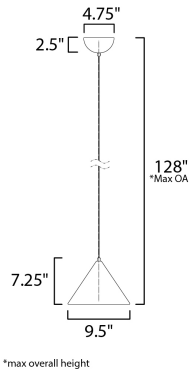

MEASUREMENTS

DIMENSION : 9.5" L x 9.5" W x 7.25" H
 MAX OAH : 128" OAH
 CANOPY : 4.75" W x 2.5" H x 4.75" L
 HANGING WEIGHT : 2.2 lb

LAMPING

INPUT VOLTAGE : 120V
 LUMENS : 1,470 Rated (940 Del.)
 BULB : 1 x 21W LED AC Integrated , 21W Total
 BULB INCLUDED : (Integrated)
 DIMMABLE : ELV
 CRI : 80+ CRI
 COLOR_TEMP : 3000K