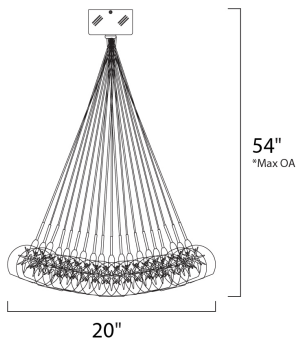

PRODUCT DESCRIPTION

Nathaniel Parker Willis once wrote "There they stand, the innumerable stars, shining in order like a living hymn, written in light". The Starburst collection evokes a story with the amazing multi-light pendants available in clear, blue, green, amber or violet. Each burst of color is suspended within its own glass globe, adding to the unique tale of the design. Chrome hardware and a satin nickel finish canopy completes each structure, adding an essential touch to enhance any designers' space.

*max overall height of fixture

MEASUREMENTS

DIMENSION : 20" L x 20" W x 59" H
 MAX OAH : 54" OAH
 CANOPY : 5.51" W x 3.15" H x 5.51" L
 HANGING WEIGHT : 9 lb

LAMPING

INPUT VOLTAGE : V
 LUMENS : 2,280 Rated
 BULB : 19 x 10W Xenon 12V G4 , 190W Total
 BULB INCLUDED : (Included)
 DIMMABLE : Electronic Low Voltage (ELV)
 COLOR_TEMP : 2900K

FINISHES OPTION

 Satin Nickel (SN)

GLASS

Clear 24

MATERIAL

Steel, Glass

RATINGS

cETLus
 Dry Location