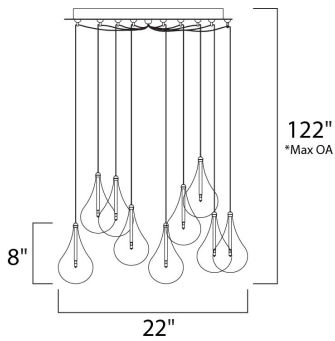

PRODUCT DESCRIPTION

A simple idea gracefully executed in the Larmes collection. Row upon row of Clear oversized teardrops, mounted onto an extended Polished Chrome lamp holder that supports xenon lamps, sets the stage. Individually adjustable drops for custom stagger effects allow for dramatic impact. An added benefit of each drop being aircraft cable-suspended, is the ability to adjust the overall height of the piece to fit the space. The final result is stark and stunning.

*max overall height

MEASUREMENTS

- DIMENSION : 22" L x 22" W x 8" H
- MAX OAH : 122" OAH
- CANOPY : 22" W x 1.5" H x 22" L
- HANGING WEIGHT : 5.28 lb

LAMPING

- INPUT VOLTAGE : V
- LUMENS : 1,080 Rated
- BULB : 9 x 10W Xenon 12V G4 , 90W Total
- BULB INCLUDED : (Included)
- DIMMABLE : Electronic Low Voltage (ELV)
- COLOR_TEMP : 2900K

FINISHES OPTION

- Polished Chrome (PC)

GLASS

Clear 18

MATERIAL

Glass, Steel

ADDITIONAL

TRANSFORMER
 RATED LIFE 2000 Hours
 OPERATING TEMPERATURE:
 -20°C (-4°F), 40°C (104°F)