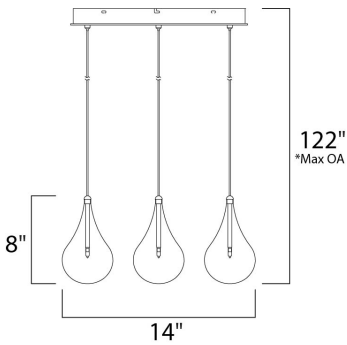

**PRODUCT DESCRIPTION**

A simple idea gracefully executed in the Larmes collection. Row upon row of Clear oversized teardrops, mounted onto an extended Polished Chrome lamp holder that supports xenon lamps, sets the stage. Individually adjustable drops for custom stagger effects allow for dramatic impact. An added benefit of each drop being aircraft cable-suspended, is the ability to adjust the overall height of the piece to fit the space. The final result is stark and stunning.

\*max overall height

**MEASUREMENTS**

- DIMENSION : 14" L x 14" W x 8" H
- MAX OAH : 122" OAH
- CANOPY : 12.25" W x 1.5" H x 12.25" L
- HANGING WEIGHT : 5.29 lb

**LAMPING**

- INPUT VOLTAGE : V
- LUMENS : 1,080 Rated
- BULB : 9 x 1.5W LED G4 , 15W Total
- BULB INCLUDED : (Included)
- DIMMABLE : Electronic Low Voltage (ELV)
- COLOR\_TEMP : 3000K