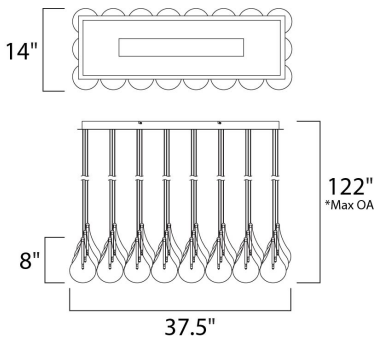

PRODUCT DESCRIPTION

A simple idea gracefully executed in the Larmes collection. Row upon row of Clear oversized teardrops, mounted onto an extended Polished Chrome lamp holder that supports xenon lamps, sets the stage. Individually adjustable drops for custom stagger effects allow for dramatic impact. An added benefit of each drop being aircraft cable-suspended, is the ability to adjust the overall height of the piece to fit the space. The final result is stark and stunning.

*max overall height

MEASUREMENTS

DIMENSION : 37.5" L x 14" W x 8" H
 MAX OAH : 122" OAH
 CANOPY : 12.25" W x 1.5" H x 35.75" L
 HANGING WEIGHT : 20.06 lb

LAMPING

INPUT VOLTAGE : V
 LUMENS : 2,880 Rated
 BULB : 24 x 1.5W LED 12V G4 , 36W Total
 BULB INCLUDED : (Included)
 DIMMABLE : Electronic Low Voltage (ELV)
 COLOR_TEMP : 3000K