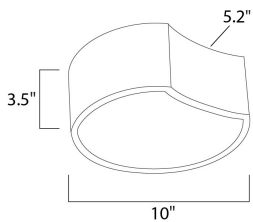

PRODUCT DESCRIPTION

Intersecting circles form a collage of LED luminaires that become the focal point of the room. The collection features two pendants, as well as three sizes of modular ceiling fixtures in Matte White which can link together to form an artful array of light. The Cells collection is a modular system that allows for one unit to install on a powered outlet and up to 9 additional units of your choice to be added to the original module with the additional wire included inside each fixture. The additional wire moves from fixture to fixture through knockouts on the side. This system allows the user to create a sculpture of light on ceiling sure to become the focal point in the room.

MEASUREMENTS

DIMENSION : 10" L x 10" W x 3.5" H
 HANGING WEIGHT : 2.64 lb

LAMPING

INPUT VOLTAGE : 120V
 LUMENS : 840 Rated
 BULB : 1 x 12W LED PCB Integrated , 12W Total
 BULB INCLUDED : (Integrated)
 DIMMABLE : Triac CL
 CRI : 80+ CRI
 COLOR_TEMP : 3000K