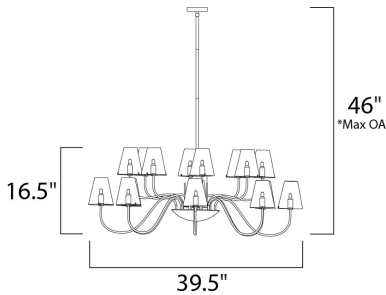

\*max overall height

**MEASUREMENTS**

DIMENSION : 39.5" W x 16.5" H  
 MAX OAH : 46" OAH  
 HANGING WEIGHT : 16.5 lb

**LAMPING**

INPUT VOLTAGE : V  
 LUMENS : 8,000 Rated  
 BULB : 16 x 40W Xenon G9 , 640W Total  
 BULB INCLUDED : (Included)  
 DIMMABLE : Yes  
 COLOR\_TEMP : 2900K