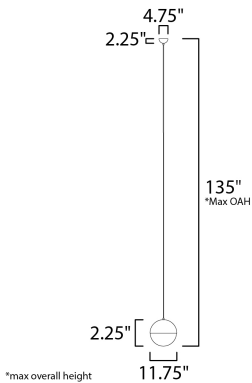

PRODUCT DESCRIPTION

Spun metal semi spheres finished in Satin Nickel, Metallic Gold or Matte Black, cap a Satin White glass shade. Installed into each fixture is an omni-directional LED bulb that evenly illuminates the glass while providing long life operation.

MEASUREMENTS

DIMENSION : 11.75" L x 11.75" W x 12.25" H
 MAX OAH : 135" OAH
 CANOPY : 4.75" W x 2.25" H x 4.75" L
 HANGING WEIGHT : 9.15 lb

LAMPING

INPUT VOLTAGE : 120V
 LUMENS : 840 Rated (830 Del.)
 BULB : 1 x 12W LED E26 Medium , 12W Total
 BULB INCLUDED : (Included)
 DIMMABLE : Triac CL
 CRI : 90+ CRI
 COLOR_TEMP : 3000K