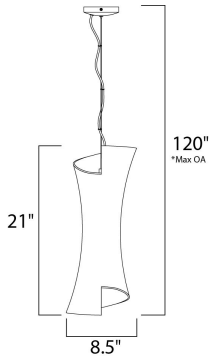

**PRODUCT DESCRIPTION**

Like a translucent sheath delicately draped around the most graceful form, Conico offers a delicate Opal White panel of glass floating over a slender Satin Nickel metal rod like a sophisticated designer dress on the red carpet. A study in simplicity, the hour glass shape and understated light speak of classic sophistication and impeccable taste.

\*max overall height

**MEASUREMENTS**

DIMENSION : 8.5" W x 21" H  
 MAX OAH : 120" OAH  
 HANGING WEIGHT : 7.94 lb

**LAMPING**

INPUT VOLTAGE : 120V  
 BULB : 1 x 100W Incandescent E26 Medium , 100W Total  
 BULB INCLUDED : (Not Included)  
 DIMMABLE : Yes