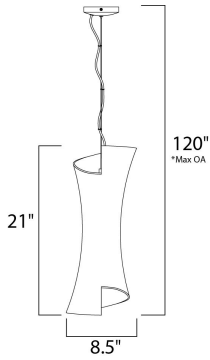

PRODUCT DESCRIPTION

Like a translucent sheath delicately draped around the most graceful form, Conico offers a delicate Opal White panel of glass floating over a slender Satin Nickel metal rod like a sophisticated designer dress on the red carpet. A study in simplicity, the hour glass shape and understated light speak of classic sophistication and impeccable taste.

*max overall height

MEASUREMENTS

DIMENSION : 8.5" W x 21" H
 MAX OAH : 120" OAH
 HANGING WEIGHT : 7.94 lb

LAMPING

INPUT VOLTAGE : 120V
 BULB : 1 x 100W Incandescent E26 Medium , 100W Total
 BULB INCLUDED : (Not Included)
 DIMMABLE : Yes