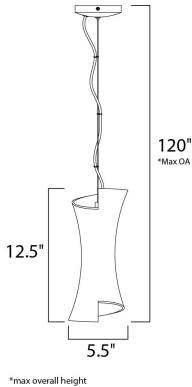

PRODUCT DESCRIPTION

Like a translucent sheath delicately draped around the most graceful form, Conico offers a delicate Opal White panel of glass floating over a slender Satin Nickel metal rod like a sophisticated designer dress on the red carpet. A study in simplicity, the hour glass shape and understated light speak of classic sophistication and impeccable taste.

MEASUREMENTS

DIMENSION : 5.5" W x 12.5" H
 MAX OAH : 120" OAH
 HANGING WEIGHT : 2.65 lb

LAMPING

INPUT VOLTAGE : 120V
 BULB : 1 x 60W Incandescent E12 Candelabra , 60W Total
 BULB INCLUDED : (Not Included)
 DIMMABLE : Yes