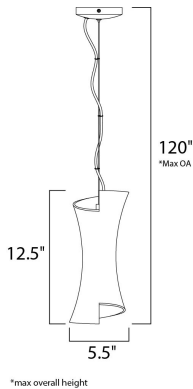

**PRODUCT DESCRIPTION**

Like a translucent sheath delicately draped around the most graceful form, Conico offers a delicate Opal White panel of glass floating over a slender Satin Nickel metal rod like a sophisticated designer dress on the red carpet. A study in simplicity, the hour glass shape and understated light speak of classic sophistication and impeccable taste.

**MEASUREMENTS**

DIMENSION : 5.5" W x 12.5" H  
 MAX OAH : 120" OAH  
 HANGING WEIGHT : 2.65 lb

**LAMPING**

INPUT VOLTAGE : 120V  
 BULB : 1 x 60W Incandescent E12 Candelabra , 60W Total  
 BULB INCLUDED : (Not Included)  
 DIMMABLE : Yes