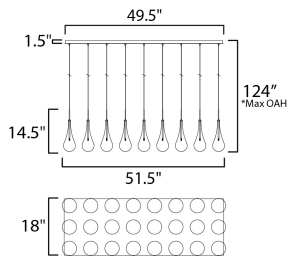

PRODUCT DESCRIPTION

The new Larmes features an extended profile Clear glass shade that screws on to a Satin Nickel mount. Long life G4 LED offers considerable light with dimming capabilities.

MEASUREMENTS

DIMENSION : 51.5" L x 18" W x 16.5" H
 MAX OAH : 140.5" OAH
 CANOPY : 18" W x 1.5" H x 49.5" L
 HANGING WEIGHT : 42.25 lb

LAMPING

INPUT VOLTAGE : 120V
 LUMENS : 2,304 Rated
 BULB : 24 x 1.5W LED 12V G4 , 36W Total
 BULB INCLUDED : (Included)
 DIMMABLE : Electronic Low Voltage (ELV)
 CRI : 80+ CRI
 COLOR_TEMP : 3000K

*max overall height

FINISHES OPTION

 Polished Chrome (PC)

GLASS

Clear 18

MATERIAL

Glass, Steel

RATINGS