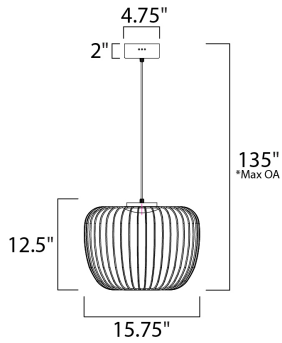

**PRODUCT DESCRIPTION**

Heavy gage White metal wire glows from the inside when illuminated by the high power LED module concealed in the top. The matching table stool has a wood top and is damp located which makes it perfect for outdoor living spaces.

\*max overall height

**MEASUREMENTS**

DIMENSION : 15.75" L x 15.75" W x 12.5" H  
 MAX OAH : 135" OAH  
 CANOPY : 4.75" W x 2" H x 4.75" L  
 HANGING WEIGHT : 6.8 lb

**LAMPING**

INPUT VOLTAGE : 120V  
 LUMENS : 576 Rated (738 Del.)  
 BULB : 1 x 7W LED PCB Integrated , 7W Total  
 BULB INCLUDED : (Integrated)  
 DIMMABLE : Triac CL  
 CRI : 80+ CRI  
 COLOR\_TEMP : 3000K  
 LIGHTING\_DIRECTION : Down