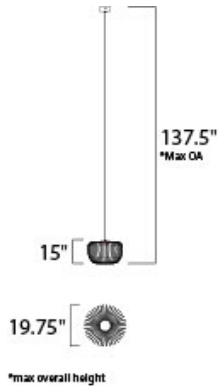

PRODUCT DESCRIPTION

Heavy gage White metal wire glows from the inside when illuminated by the high power LED module concealed in the top. The matching table stool has a wood top and is damp located which makes it perfect for outdoor living spaces.

MEASUREMENTS

DIMENSION : 19.75" L x 19.75" W x 15" H
 MAX OAH : 137.5" OAH
 CANOPY : 4.75" W x 2" H x 4.75" L
 HANGING WEIGHT : 8.38 lb

LAMPING

INPUT VOLTAGE : 120V
 LUMENS : 576 Rated (762 Del.)
 BULB : 1 x 7W LED PCB Integrated , 7W Total
 BULB INCLUDED : (Integrated)
 DIMMABLE : Triac CL
 CRI : 80+ CRI
 COLOR_TEMP : 3000K
 LIGHTING_DIRECTION : Down