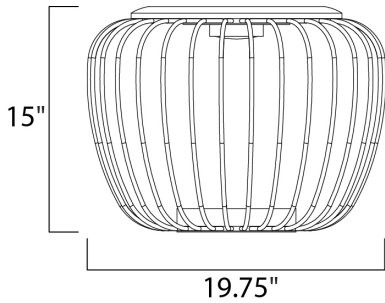

PRODUCT DESCRIPTION

Heavy gage White metal wire glows from the inside when illuminated by the high power LED module concealed in the top. The matching table stool has a wood top and is damp located which makes it perfect for outdoor living spaces.

MEASUREMENTS

DIMENSION : 19.75" L x 19.75" W x 15" H
 HANGING WEIGHT : 17.5 lb

LAMPING

INPUT VOLTAGE : 120V
 LUMENS : 576 Rated (470 Del.)
 BULB : 1 x 7W LED PCB Integrated , 7W Total
 BULB INCLUDED : (Integrated)
 DIMMABLE : Triac CL
 CRI : 80+ CRI
 COLOR_TEMP : 3000K
 LIGHTING_DIRECTION : Down