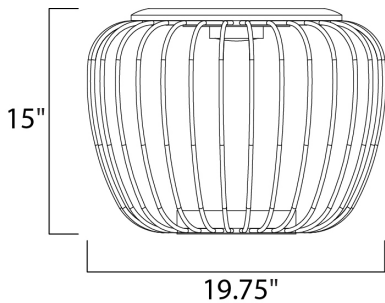

PRODUCT DESCRIPTION

Heavy gage White metal wire glows from the inside when illuminated by the high power LED module concealed in the top. The matching table stool has a wood top and is damp located which makes it perfect for outdoor living spaces.

MEASUREMENTS

DIMENSION : 19.75" L x 19.75" W x 15" H
 HANGING WEIGHT : 17.5 lb

LAMPING

INPUT VOLTAGE : 120V
 LUMENS : 576 Rated (470 Del.)
 BULB : 1 x 7W LED PCB Integrated , 7W Total
 BULB INCLUDED : (Integrated)
 DIMMABLE : Triac CL
 CRI : 80+ CRI
 COLOR_TEMP : 3000K
 LIGHTING_DIRECTION : Down