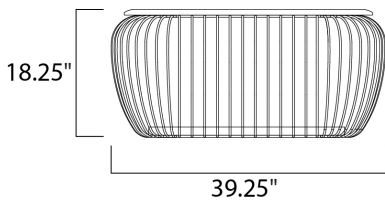

**PRODUCT DESCRIPTION**

Heavy gage White metal wire glows from the inside when illuminated by the high power LED module concealed in the top. The matching table stool has a wood top and is damp located which makes it perfect for outdoor living spaces.

**MEASUREMENTS**

DIMENSION : 39.25" L x 19.75" W x 18.25" H  
 MAX OAH : 8.26" W x 27.95" H  
 HANGING WEIGHT : 46.31 lb

**LAMPING**

INPUT VOLTAGE : 120V  
 LUMENS : 630 Rated (570 Del.)  
 BULB : 1 x 9W LED PCB Integrated , 9W Total  
 BULB INCLUDED : (Integrated)  
 DIMMABLE : Triac CL  
 CRI : 80+ CRI  
 COLOR\_TEMP : 3000K