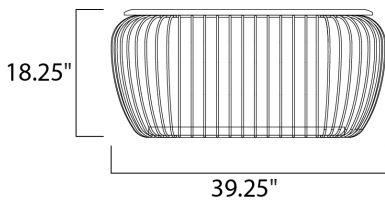

PRODUCT DESCRIPTION

Heavy gage White metal wire glows from the inside when illuminated by the high power LED module concealed in the top. The matching table stool has a wood top and is damp located which makes it perfect for outdoor living spaces.

MEASUREMENTS

DIMENSION : 39.25" L x 19.75" W x 18.25" H
 MAX OAH : 8.26" W x 27.95" H
 HANGING WEIGHT : 46.31 lb

LAMPING

INPUT VOLTAGE : 120V
 LUMENS : 630 Rated (570 Del.)
 BULB : 1 x 9W LED PCB Integrated , 9W Total
 BULB INCLUDED : (Integrated)
 DIMMABLE : Triac CL
 CRI : 80+ CRI
 COLOR_TEMP : 3000K