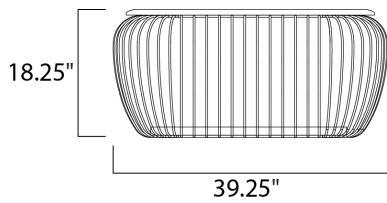

PRODUCT DESCRIPTION

Heavy gage White metal wire glows from the inside when illuminated by the high power LED module concealed in the top. The matching table stool has a wood top and is damp located which makes it perfect for outdoor living spaces.

MEASUREMENTS

DIMENSION : 39.25" L x 19.75" W x 18.25" H
 MAX OAH : 8.26" W x 27.95" H
 HANGING WEIGHT : 46.31 lb

LAMPING

INPUT VOLTAGE : 120V
 LUMENS : 630 Rated (570 Del.)
 BULB : 1 x 9W LED PCB Integrated , 9W Total
 BULB INCLUDED : (Integrated)
 DIMMABLE : Triac CL
 CRI : 80+ CRI
 COLOR_TEMP : 3000K