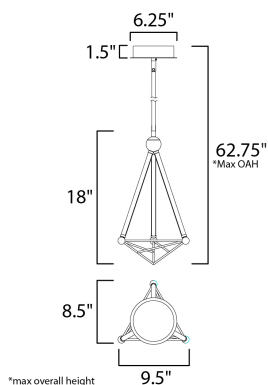

PRODUCT DESCRIPTION

Diamond shape pendants of Black with Gold accents house LED strips that face inward. A versatile design which can be at home at most interior design applications.

MEASUREMENTS

- DIMENSION : 8.5" L x 9.5" W x 18" H
- MAX OAH : 62.75" OAH
- CANOPY : 6.25" W x 1.5" H x 6.25" L
- HANGING WEIGHT : 3.96 lb