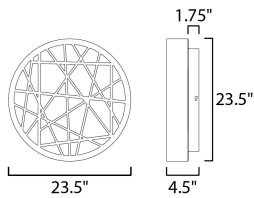

PRODUCT DESCRIPTION

Large scale LED ceiling fixtures finished in Black with our ever-popular Inca pattern on the bottom are a welcome addition to our line. High lumen output makes for excellent light sources in larger interior areas.

MEASUREMENTS

DIMENSION : 23.5" L x 23.5" W x 4.5" H
 CANOPY : 23.5" W x 1.75" H x 23.5" L
 HANGING WEIGHT : 10.56 lb

LAMPING

INPUT VOLTAGE : 120V
 LUMENS : 4,725 Rated (3,300 Del.)
 BULB : 1 x 68W LED PCB Integrated , 68W Total
 BULB INCLUDED : (Integrated)
 DIMMABLE : Triac CL
 CRI : 80+ CRI
 COLOR_TEMP : 3000K