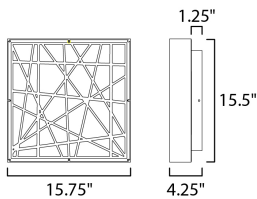

**PRODUCT DESCRIPTION**

Large scale LED ceiling fixtures finished in Black with our ever-popular Inca pattern on the bottom are a welcome addition to our line. High lumen output makes for excellent light sources in larger interior areas.

**MEASUREMENTS**

DIMENSION : 15.75" L x 15.75" W x 4.25" H  
 CANOPY : 15.5" W x 1.25" H x 15.5" L  
 HANGING WEIGHT : 8.58 lb

**LAMPING**

INPUT VOLTAGE : 120V  
 LUMENS : 2,363 Rated (1,800 Del.)  
 BULB : 1 x 34W LED PCB Integrated , 34W Total  
 BULB INCLUDED : (Integrated)  
 DIMMABLE : Triac CL  
 CRI : 80+ CRI  
 COLOR\_TEMP : 3000K