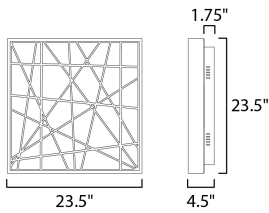

**PRODUCT DESCRIPTION**

Large scale LED ceiling fixtures finished in Black with our ever-popular Inca pattern on the bottom are a welcome addition to our line. High lumen output makes for excellent light sources in larger interior areas.

**MEASUREMENTS**

DIMENSION : 23.5" L x 23.5" W x 4.5" H  
 CANOPY : 23.5" W x 1.75" H x 23.5" L  
 HANGING WEIGHT : 16.5 lb

**LAMPING**

INPUT VOLTAGE : 120V  
 LUMENS : 7,560 Rated (4,900 Del.)  
 BULB : 1 x 108W LED PCB Integrated , 108W Total  
 BULB INCLUDED : (Integrated)  
 DIMMABLE : Triac CL  
 CRI : 80+ CRI  
 COLOR\_TEMP : 3000K