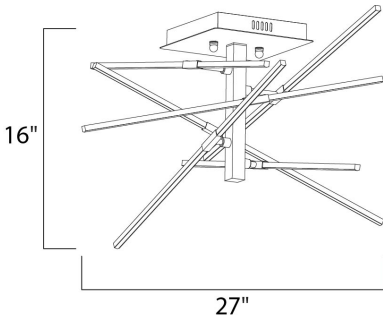

MEASUREMENTS

DIMENSION : 27" L x 27" W x 16" H
 HANGING WEIGHT : 6.6 lb

LAMPING

INPUT VOLTAGE : 120V
 LUMENS : 2,300 Rated (850 Del.)
 BULB : 1 x 34W LED PCB Integrated , 34W Total
 BULB INCLUDED : (Integrated)
 DIMMABLE : Triac CL
 CRI : 80+ CRI
 COLOR_TEMP : 3000K