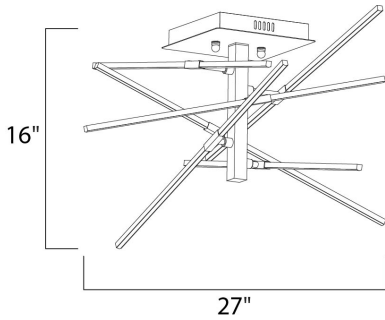

MEASUREMENTS

DIMENSION : 27" L x 27" W x 16" H
 HANGING WEIGHT : 6.6 lb

LAMPING

INPUT VOLTAGE : 120V
 LUMENS : 2,300 Rated (850 Del.)
 BULB : 1 x 34W LED PCB Integrated , 34W Total
 BULB INCLUDED : (Integrated)
 DIMMABLE : Triac CL
 CRI : 80+ CRI
 COLOR_TEMP : 3000K