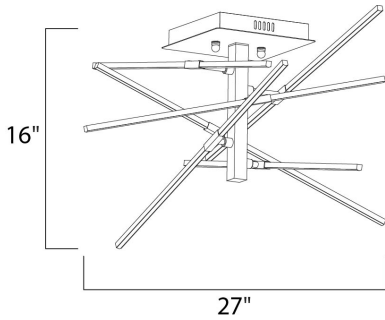

**MEASUREMENTS**

DIMENSION : 27" L x 27" W x 16" H  
 HANGING WEIGHT : 6.6 lb

**LAMPING**

INPUT VOLTAGE : 120V  
 LUMENS : 2,300 Rated (850 Del.)  
 BULB : 1 x 34W LED PCB Integrated , 34W Total  
 BULB INCLUDED : (Integrated)  
 DIMMABLE : Triac CL  
 CRI : 80+ CRI  
 COLOR\_TEMP : 3000K