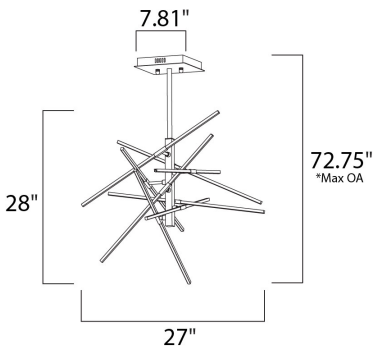

PRODUCT DESCRIPTION

Micro channels of Polished Chrome aluminum are faced with an acrylic diffuser and are arranged in a crisscross formation to create an interesting sculpture of light. Although pre-set out of the box, each are adjustable to create your own unique design.

*max overall height

MEASUREMENTS

- DIMENSION : 27" L x 27" W x 28" H
- MAX OAH : 72.75" OAH
- CANOPY : 7.81" W x 1.71" H x 7.81" L
- HANGING WEIGHT : 11 lb

LAMPING

- INPUT VOLTAGE : 120V
- LUMENS : 3,150 Rated (1,125 Del.)
- BULB : 1 x 46W LED PCB Integrated , 46W Total
- BULB INCLUDED : (Integrated)
- DIMMABLE : Triac CL
- CRI : 80+ CRI
- COLOR_TEMP : 3000K