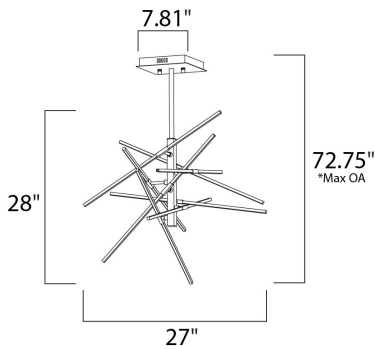

PRODUCT DESCRIPTION

Micro channels of Polished Chrome aluminum are faced with an acrylic diffuser and are arranged in a crisscross formation to create an interesting sculpture of light. Although pre-set out of the box, each are adjustable to create your own unique design.

*max overall height

MEASUREMENTS

- DIMENSION : 27" L x 27" W x 28" H
- MAX OAH : 72.75" OAH
- CANOPY : 7.81" W x 1.71" H x 7.81" L
- HANGING WEIGHT : 11 lb

LAMPING

- INPUT VOLTAGE : 120V
- LUMENS : 3,150 Rated (1,125 Del.)
- BULB : 1 x 46W LED PCB Integrated , 46W Total
- BULB INCLUDED : (Integrated)
- DIMMABLE : Triac CL
- CRI : 80+ CRI
- COLOR_TEMP : 3000K