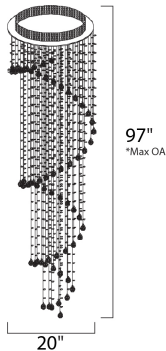

**PRODUCT DESCRIPTION**

A natural wonder sculpted in glass, the Cascada evokes the feeling of a rain shower in a graceful swirl of Egyptian crystal spheres. The rainfall that is evoked by the large and small crystals is made possible by their suspension from strands of sheer monofilament that hang in natural torrents from a chrome flush mounted canopy with puffed metal-vented trim. A conversation piece wherever it's placed, the Cascada illuminates drama on a grand scale.

\*max overall height of fixture

**MEASUREMENTS**

DIMENSION : 23.5" W x 97" H  
 MAX OAH : 97" OAH  
 HANGING WEIGHT : 66 lb

**LAMPING**

INPUT VOLTAGE : 120V  
 LUMENS : 15,300 Rated  
 BULB : 9 x 50W Halogen GU10 MR16 , 450W Total  
 BULB INCLUDED : (Included)  
 DIMMABLE : Yes  
 COLOR\_TEMP : 2900K