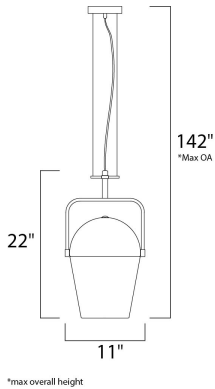

PRODUCT DESCRIPTION

Inspired by stage lighting, this functional collection will display plenty of light wherever needed. This refined rendition features a soft round body finished in Satin Aluminum, Chrome hardware accents, and is powered by a dimmable 15 watt COB LED.

MEASUREMENTS

DIMENSION : 11" L x 11" W x 22" H
 MAX OAH : 142" OAH
 HANGING WEIGHT : 7.04 lb

LAMPING

INPUT VOLTAGE : V
 LUMENS : 1,650 Rated
 BULB : 1 x 15W LED PCB Integrated , 15W Total
 BULB INCLUDED : (Integrated)
 DIMMABLE : Triac CL
 COLOR_TEMP : 3000K