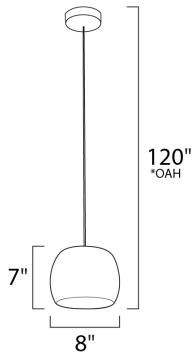

\*max overall height

**MEASUREMENTS**

DIMENSION : 8" W x 7" H  
 MAX OAH : 120" OAH  
 HANGING WEIGHT : 3.74 lb

**LAMPING**

INPUT VOLTAGE : 120V  
 BULB : 1 x 100W Incandescent E26 Medium , 100W Total  
 BULB INCLUDED : (Not Included)  
 DIMMABLE : Yes