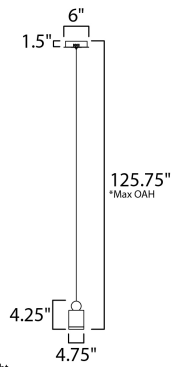

PRODUCT DESCRIPTION

These geometric pendants can be arranged at various heights to create both a sculptural and functional form. Housings of plated Gold in various shapes and sizes are topped with a round handle of Black and finished on the bottom with a Clear acrylic diffuser.

MEASUREMENTS

DIMENSION : 4.75" L x 4.75" W x 4.25" H
 MAX OAH : 125.75" OAH
 CANOPY : 6" W x 1.5" H x 6" L
 HANGING WEIGHT : 2.42 lb

LAMPING

INPUT VOLTAGE : 120V
 LUMENS : 504 Rated (450 Del.)
 BULB : 1 x 7.2W LED PCB Integrated , 7W Total
 BULB INCLUDED : (Integrated)
 DIMMABLE : Triac CL
 CRI : 80+ CRI
 COLOR_TEMP : 3000K

*max overall height

FINISHES OPTION

 Black / Gold (BKGLD)

GLASS

Clear Acrylic 75

MATERIAL

Aluminum, Stainless Steel, Acrylic

RATINGS