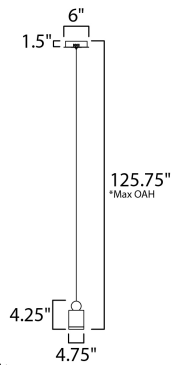

PRODUCT DESCRIPTION

These geometric pendants can be arranged at various heights to create both a sculptural and functional form. Housings of plated Gold in various shapes and sizes are topped with a round handle of Black and finished on the bottom with a Clear acrylic diffuser.

MEASUREMENTS

DIMENSION : 4.75" L x 4.75" W x 4.25" H
 MAX OAH : 125.75" OAH
 CANOPY : 6" W x 1.5" H x 6" L
 HANGING WEIGHT : 2.42 lb

LAMPING

INPUT VOLTAGE : 120V
 LUMENS : 504 Rated (450 Del.)
 BULB : 1 x 7.2W LED PCB Integrated , 7W Total
 BULB INCLUDED : (Integrated)
 DIMMABLE : Triac CL
 CRI : 80+ CRI
 COLOR_TEMP : 3000K

*max overall height

FINISHES OPTION

 Black / Gold (BKGLD)

GLASS

Clear Acrylic 75

MATERIAL

Aluminum, Stainless Steel, Acrylic

RATINGS