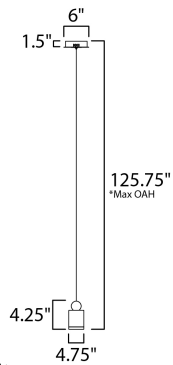

**MEASUREMENTS**

DIMENSION : 4.75" L x 4.75" W x 4.25" H  
 MAX OAH : 125.75" OAH  
 CANOPY : 6" W x 1.5" H x 6" L  
 HANGING WEIGHT : 2.42 lb

**LAMPING**

INPUT VOLTAGE : 120V  
 LUMENS : 504 Rated (450 Del.)  
 BULB : 1 x 7.2W LED PCB Integrated , 7W Total  
 BULB INCLUDED : (Integrated)  
 DIMMABLE : Triac CL  
 CRI : 80+ CRI  
 COLOR\_TEMP : 3000K

\*max overall height

**FINISHES OPTION**

 Black / Gold (BKGLD)

**GLASS**

Clear Acrylic 75

**MATERIAL**

Aluminum, Stainless Steel, Acrylic

**RATINGS**