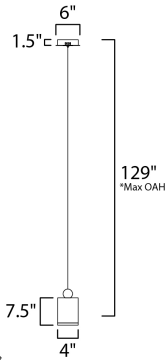

PRODUCT DESCRIPTION

These geometric pendants can be arranged at various heights to create both a sculptural and functional form. Housings of plated Gold in various shapes and sizes are topped with a round handle of Black and finished on the bottom with a Clear acrylic diffuser.

*max overall height

MEASUREMENTS

- DIMENSION : 4" L x 4" W x 7.5" H
- MAX OAH : 129" OAH
- CANOPY : 6" W x 1.5" H x 6" L
- HANGING WEIGHT : 2.86 lb

LAMPING

- INPUT VOLTAGE : 120V
- LUMENS : 504 Rated (450 Del.)
- BULB : 1 x 7.2W LED PCB Integrated , 7W Total
- BULB INCLUDED : (Integrated)
- DIMMABLE : Triac CL
- CRI : 80+ CRI
- COLOR_TEMP : 3000K