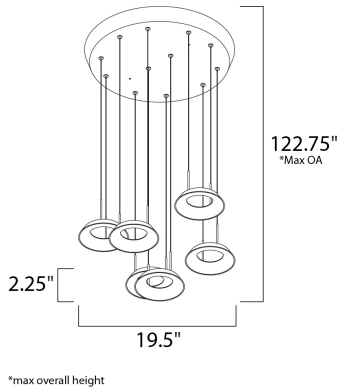

**PRODUCT DESCRIPTION**

These Black aluminum pendants are unique in that they are formed as a tapered cylinder open at both the top and bottom. LEDs are mounted on the very top projecting down into a white acrylic diffuser, lining the inside of the pendant. The opening at the top provides up-light, as well as down-light.

**MEASUREMENTS**

DIMENSION : 19.5" L x 19.5" W x 2.25" H  
 MAX OAH : 122.75" OAH  
 HANGING WEIGHT : 7.92 lb

**LAMPING**

INPUT VOLTAGE : 120V  
 LUMENS : 2,870 Rated  
 BULB : 6 x 6.83W LED PCB Integrated , 41W Total  
 BULB INCLUDED : (Integrated)  
 DIMMABLE : Triac CL  
 CRI : 80+ CRI  
 COLOR\_TEMP : 3000K  
 LIGHTING\_DIRECTION : Up/Down

**FINISHES OPTION**

 Black (BK)

**MATERIAL**

Aluminum, Acrylic

**RATINGS**

cETLus  
 Location

**ADDITIONAL**

ADJUSTABLE  
 OPERATING TEMPERATURE:  
 -20°C (-4°F), 40°C (104°F)