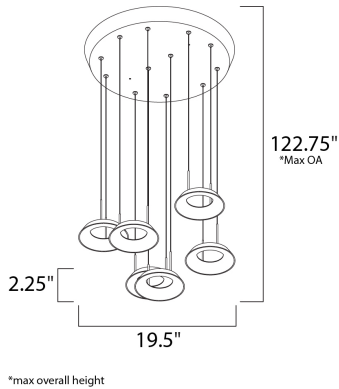

PRODUCT DESCRIPTION

These Black aluminum pendants are unique in that they are formed as a tapered cylinder open at both the top and bottom. LEDs are mounted on the very top projecting down into a white acrylic diffuser, lining the inside of the pendant. The opening at the top provides up-light, as well as down-light.

MEASUREMENTS

DIMENSION : 19.5" L x 19.5" W x 2.25" H
 MAX OAH : 122.75" OAH
 HANGING WEIGHT : 7.92 lb

LAMPING

INPUT VOLTAGE : 120V
 LUMENS : 2,870 Rated
 BULB : 6 x 6.83W LED PCB Integrated , 41W Total
 BULB INCLUDED : (Integrated)
 DIMMABLE : Triac CL
 CRI : 80+ CRI
 COLOR_TEMP : 3000K
 LIGHTING_DIRECTION : Up/Down

FINISHES OPTION

 Black (BK)

MATERIAL

Aluminum, Acrylic

RATINGS

cETLus
 Location

ADDITIONAL

ADJUSTABLE
 OPERATING TEMPERATURE:
 -20°C (-4°F), 40°C (104°F)