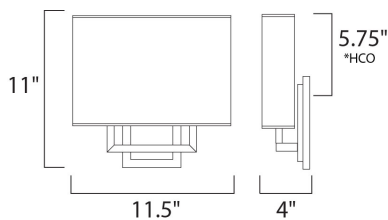

\*height from center of outlet to the top of the fixture

### MEASUREMENTS

DIMENSION : 11.5" W x 11" H x 4" Ext  
 MAX OAH : 4.25" W x 10.79" H  
 HANGING WEIGHT : 3.08 lb