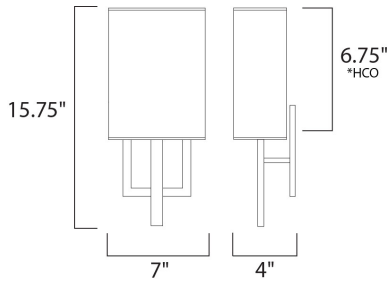

**MEASUREMENTS**

DIMENSION : 7" W x 15.75" H x 4" Ext  
 MAX OAH : 4.92" W x 13.78" H  
 HANGING WEIGHT : 2.38 lb

**LAMPING**

INPUT VOLTAGE : 120V  
 LUMENS : 1,050 Rated  
 BULB : 2 x 6W LED PCB Integrated , 12W Total  
 BULB INCLUDED : (Integrated)  
 DIMMABLE : Triac CL  
 CRI : 80+ CRI  
 COLOR\_TEMP : 3000K