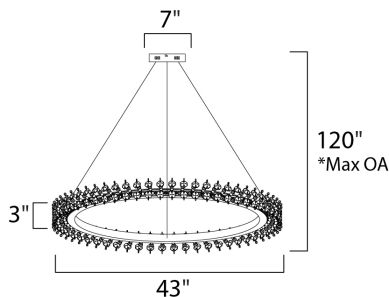

\*max overall height

**MEASUREMENTS**

DIMENSION : 43" L x 43" W x 3" H  
 MAX OAH : 120" OAH  
 CANOPY : 7" W x 1.5" H x 7" L  
 HANGING WEIGHT : 18.92 lb

**LAMPING**

INPUT VOLTAGE : 120V  
 LUMENS : 2,660 Rated  
 BULB : 1 x 38W LED PCB Integrated , 38W Total  
 BULB INCLUDED : (Integrated)  
 DIMMABLE : Triac CL  
 CRI : 90+ CRI  
 COLOR\_TEMP : 4000K