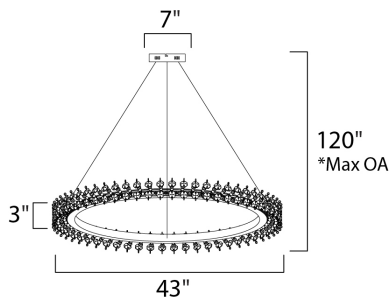

*max overall height

MEASUREMENTS

DIMENSION : 43" L x 43" W x 3" H
 MAX OAH : 120" OAH
 CANOPY : 7" W x 1.5" H x 7" L
 HANGING WEIGHT : 18.92 lb

LAMPING

INPUT VOLTAGE : 120V
 LUMENS : 2,660 Rated
 BULB : 1 x 38W LED PCB Integrated , 38W Total
 BULB INCLUDED : (Integrated)
 DIMMABLE : Triac CL
 CRI : 90+ CRI
 COLOR_TEMP : 4000K