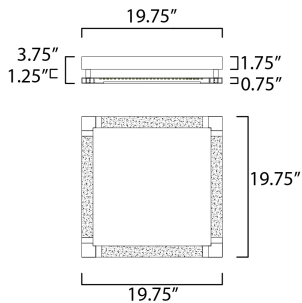

PRODUCT DESCRIPTION

Simple shapes constructed of rectangular aluminum channels of Matte White rotate on a frame to allow for excellent control of direction of light. Alternate up and down lighting for even room illumination and unique lighting effect.

MEASUREMENTS

DIMENSION : 19.75" L x 19.75" W x 3.75" H
 MAX OAH : 3.75" OAH
 CANOPY : 19.75" W x 1.75" H x 19.75" L
 HANGING WEIGHT : 10.96 lb

LAMPING

INPUT VOLTAGE : 120-277V
 LUMENS : 2,400 Rated (2,100 Del.)
 BULB : 1 x 30W LED PCB Integrated , 30W Total
 BULB INCLUDED : (Integrated)
 DIMMABLE : ELV or Triac CL
 CRI : 80 CRI
 COLOR_TEMP : 3000K

FINISHES OPTION

 Matte White (MW)

MATERIAL

Aluminum, Steel, Acrylic

RATINGS

cETLus
 Dry Location

ADDITIONAL

RATED LIFE 50000 Hours
 OPERATING TEMPERATURE:
 -20°C (-4°F), 40°C (104°F)