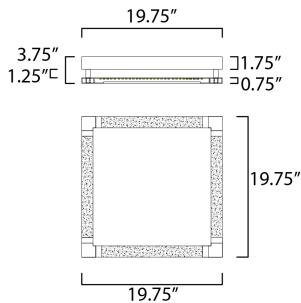

**PRODUCT DESCRIPTION**

Simple shapes constructed of rectangular aluminum channels of Matte White rotate on a frame to allow for excellent control of direction of light. Alternate up and down lighting for even room illumination and unique lighting effect.

**MEASUREMENTS**

DIMENSION : 19.75" L x 19.75" W x 3.75" H  
 MAX OAH : 3.75" OAH  
 CANOPY : 19.75" W x 1.75" H x 19.75" L  
 HANGING WEIGHT : 10.96 lb

**LAMPING**

INPUT VOLTAGE : 120-277V  
 LUMENS : 2,400 Rated (2,100 Del.)  
 BULB : 1 x 30W LED PCB Integrated , 30W Total  
 BULB INCLUDED : (Integrated)  
 DIMMABLE : ELV or Triac CL  
 CRI : 80 CRI  
 COLOR\_TEMP : 3000K

**FINISHES OPTION**

 Matte White (MW)

**MATERIAL**

Aluminum, Steel, Acrylic

**RATINGS**

cETLus  
 Dry Location

**ADDITIONAL**

RATED LIFE 50000 Hours  
 OPERATING TEMPERATURE:  
 -20°C (-4°F), 40°C (104°F)