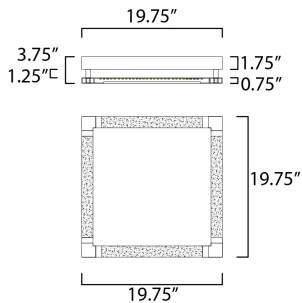

PRODUCT DESCRIPTION

Simple shapes constructed of rectangular aluminum channels of Matte White rotate on a frame to allow for excellent control of direction of light. Alternate up and down lighting for even room illumination and unique lighting effect.

MEASUREMENTS

DIMENSION : 19.75" L x 19.75" W x 3.75" H
 MAX OAH : 3.75" OAH
 CANOPY : 19.75" W x 1.75" H x 19.75" L
 HANGING WEIGHT : 10.96 lb

LAMPING

INPUT VOLTAGE : 120-277V
 LUMENS : 2,400 Rated (2,100 Del.)
 BULB : 1 x 30W LED PCB Integrated , 30W Total
 BULB INCLUDED : (Integrated)
 DIMMABLE : ELV or Triac CL
 CRI : 80 CRI
 COLOR_TEMP : 3000K

FINISHES OPTION

Matte White (MW)

MATERIAL

Aluminum, Steel, Acrylic

RATINGS

cETLus
 Dry Location

ADDITIONAL

RATED LIFE 50000 Hours
 OPERATING TEMPERATURE:
 -20°C (-4°F), 40°C (104°F)