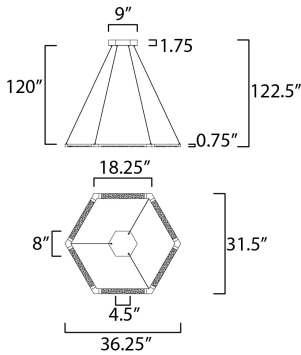

PRODUCT DESCRIPTION

Simple shapes constructed of rectangular aluminum channels of Matte White rotate on a frame to allow for excellent control of direction of light. Alternate up and down lighting for even room illumination and unique lighting effect.

MEASUREMENTS

DIMENSION : 36.25" L x 31.5" W x 0.75" H
 MAX OAH : 122.5" OAH
 CANOPY : 8" W x 1.75" H x 9" L
 HANGING WEIGHT : 8.492 lb

LAMPING

INPUT VOLTAGE : 120-277V
 LUMENS : 3,760 Rated (3,290 Del.)
 BULB : 1 x 47W LED PCB Integrated , 47W Total
 BULB INCLUDED : (Integrated)
 DIMMABLE : ELV or Triac CL
 CRI : 80 CRI
 COLOR_TEMP : 3000K

FINISHES OPTION

Matte White (MW)

MATERIAL

Aluminum, Steel, Acrylic

RATINGS

cETLus
 Dry Location

ADDITIONAL

SLOPE: 70
 RATED LIFE 50000 Hours
 OPERATING TEMPERATURE:
 -20°C (-4°F), 40°C (104°F)