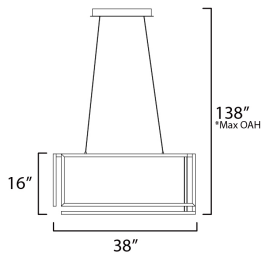

**PRODUCT DESCRIPTION**

A cubist work of art, the Penrose collection carefully calculates the structural form of a cube space when corners do not meet. This tracery of this shape is emphasized by its dedicated LED light source housed within aluminum channels and then cast in various directions. Available in Matte Black or Gold, this series is a feat of human engineering in design. Translating a mathematical challenge into a sculptural work of art with the function of delivering light to interior spaces.

**MEASUREMENTS**

DIMENSION : 16" L x 16" W x 38" H  
 MAX OAH : 138" OAH  
 CANOPY : 17" W x 2.25" H x 6" L  
 HANGING WEIGHT : 14.77 lb

**LAMPING**

INPUT VOLTAGE : V  
 LUMENS : 5,400 Rated (3,420 Del.)  
 BULB : 1 x 108W LED DC Integrated , 108W Total  
 BULB INCLUDED : (Integrated)  
 DIMMABLE :  
 CRI : 90 CRI  
 COLOR\_TEMP : 3000K

\*max overall height

**FINISHES OPTION**

- Black (BK)
- Gold (GLD)

**MATERIAL**

Aluminum, Steel

**RATINGS**

Dry Location

**ADDITIONAL**