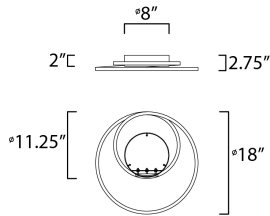

**PRODUCT DESCRIPTION**

This playful design of a continuous channel spiraling from the canopy to create unique lighting sculptures. LED mounted inside the channel provides ample illumination with an indirect effect.

**MEASUREMENTS**

DIMENSION : 18" L x 18" W x 2.75" H  
 CANOPY : 8" W x 2" H x 8" L  
 HANGING WEIGHT : 4 lb

**LAMPING**

INPUT VOLTAGE : 120V  
 LUMENS : 3,710 Rated (3,200 Del.)  
 BULB : 1 x 53W LED PCB Integrated , 53W Total  
 BULB INCLUDED : (Integrated)  
 DIMMABLE : ELV or Triac CL  
 CRI : 80+ CRI  
 COLOR\_TEMP : 3000K