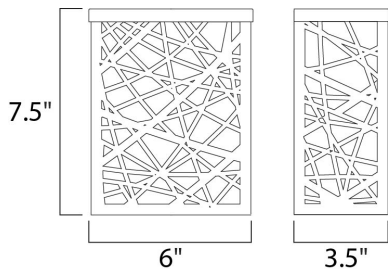

**MEASUREMENTS**

DIMENSION : 6" W x 7.5" H x 3.5" Ext  
 BACK PLATE : 3" HCO  
 HANGING WEIGHT : 2.86 lb

**LAMPING**

INPUT VOLTAGE : 120V  
 LUMENS : 640 Rated  
 BULB : 2 x 6W LED PCB Integrated , 12W Total  
 BULB INCLUDED : (Integrated)  
 DIMMABLE : Triac CL  
 CRI : 80+ CRI  
 COLOR\_TEMP : 3000K