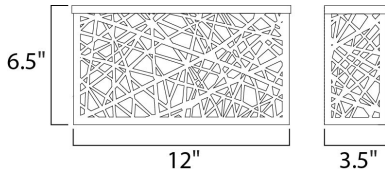

MEASUREMENTS

DIMENSION : 12" W x 6.5" H x 3.5" Ext
 BACK PLATE : 3.25" HCO
 HANGING WEIGHT : 3.54 lb

LAMPING

INPUT VOLTAGE : 120V
 LUMENS : 1,280 Rated
 BULB : 4 x 6W LED PCB Integrated , 24W Total
 BULB INCLUDED : (Integrated)
 DIMMABLE : Triac CL
 CRI : 80+ CRI
 COLOR_TEMP : 3000K