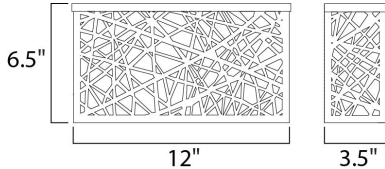

PRODUCT DESCRIPTION

Legendary meets contemporary with the Inca Collection. Reminiscent of the mythical tales of Incan treasures, the fixtures offer brilliantly shining crystal enclosed within a precision laser-cut sheath that cannot be duplicated. The glow of the light from within casts a beautifully radiant shine that adorns the outer permeable layer.

MEASUREMENTS

DIMENSION : 12" W x 6.5" H x 3.5" Ext
 BACK PLATE : 3.25" HCO
 HANGING WEIGHT : 3.54 lb

LAMPING

INPUT VOLTAGE : 120V
 LUMENS : 1,280 Rated
 BULB : 4 x 6W LED PCB Integrated , 24W Total
 BULB INCLUDED : (Integrated)
 DIMMABLE : Triac CL
 CRI : 80+ CRI
 COLOR_TEMP : 3000K