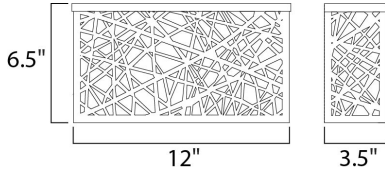

**MEASUREMENTS**

DIMENSION : 12" W x 6.5" H x 3.5" Ext  
 BACK PLATE : 3.25" HCO  
 HANGING WEIGHT : 3.54 lb

**LAMPING**

INPUT VOLTAGE : 120V  
 LUMENS : 1,280 Rated  
 BULB : 4 x 6W LED PCB Integrated , 24W Total  
 BULB INCLUDED : (Integrated)  
 DIMMABLE : Triac CL  
 CRI : 80+ CRI  
 COLOR\_TEMP : 3000K